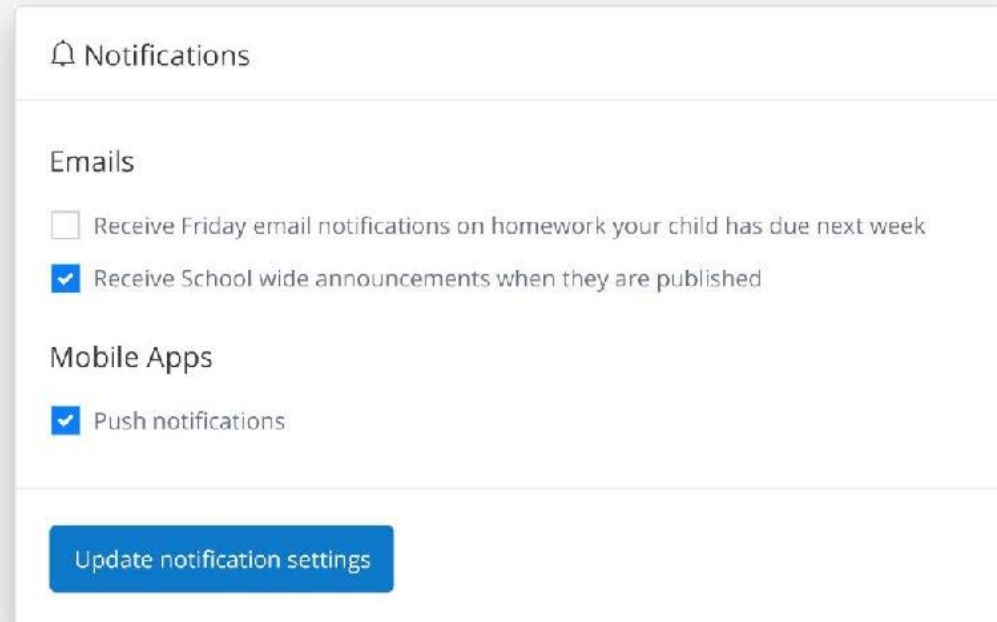

In Settings, you can manage notifications