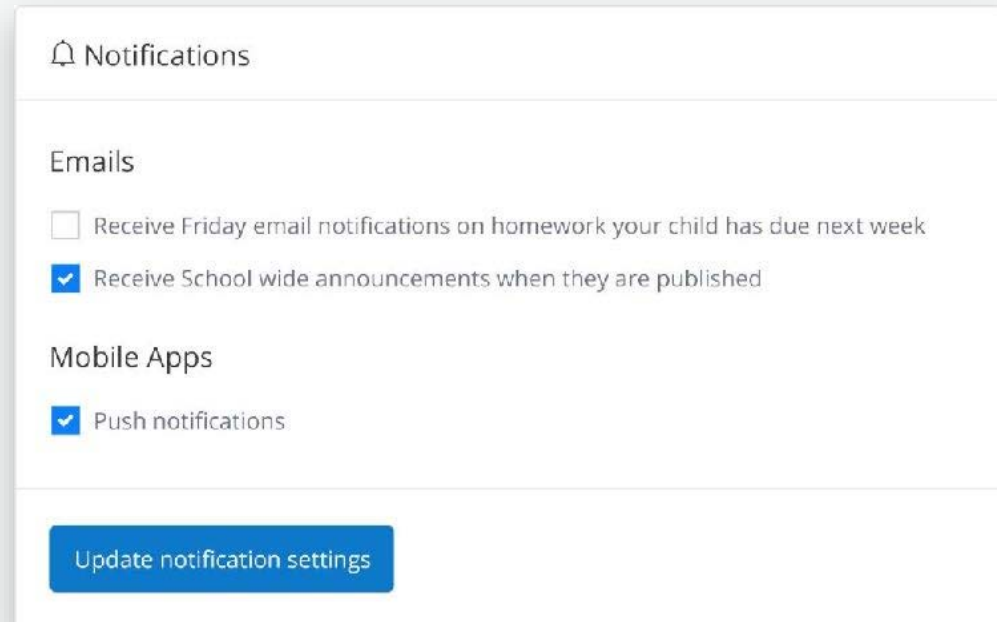

Homework Description

Here is a task's title and description, issue and due dates and how it should be submitted.

Get Notified

In Settings, you can manage notifications

The Gradebook

The Gradebook helps you keep track of the submission status of homework and grades, if applicable.

The screenshot shows the 'Show My Homework' Gradebook interface. At the top, there is a search bar for homework and a language selector set to 'EN'. Below the search bar, there are filters for 'Select a class', 'Select a teacher', and 'Select a status'. The main content area is titled 'View the submission status and grades for your homework tasks'. Below this is a table with the following data: