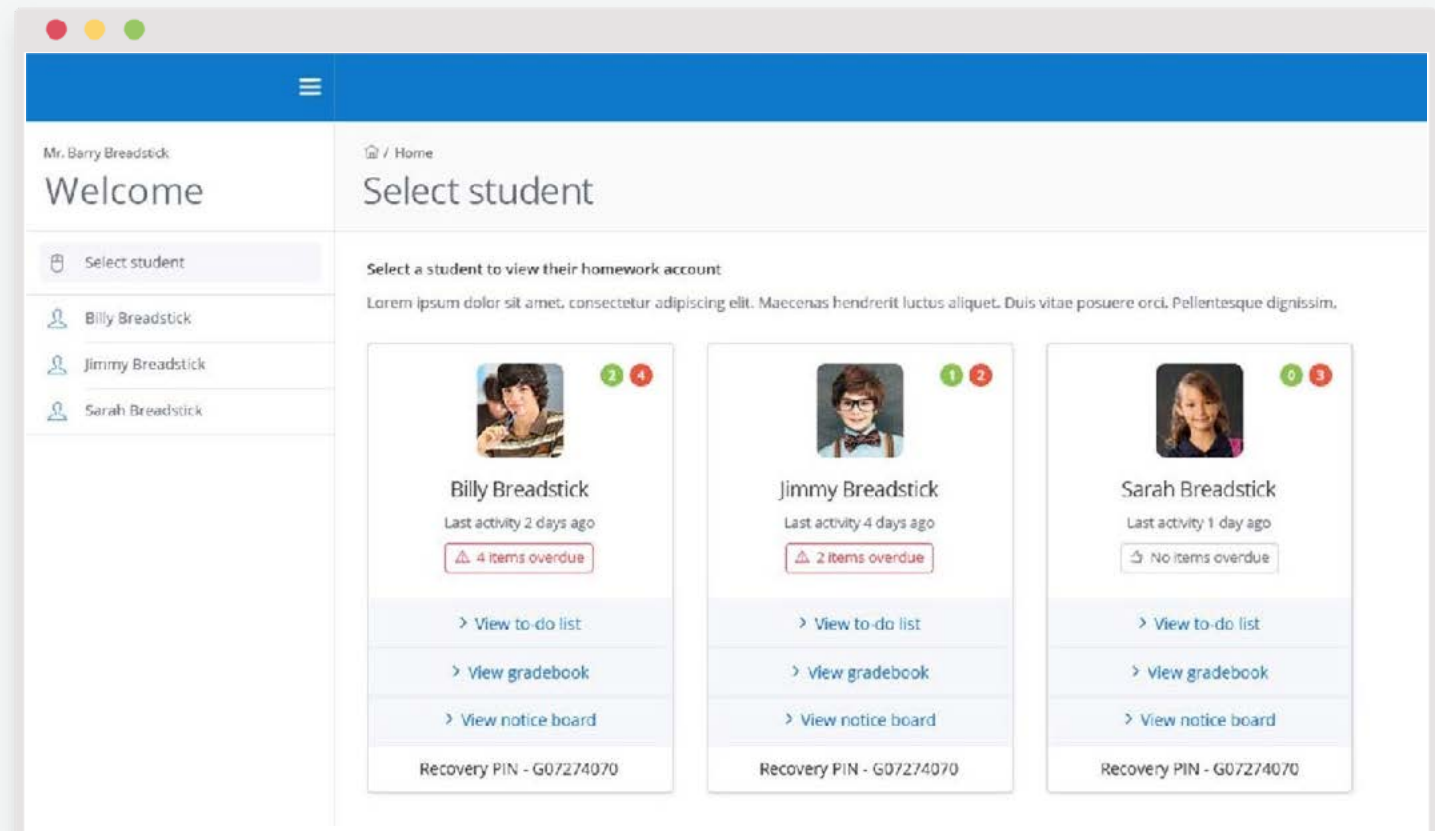

A Parent's Guide to Show My Homework

satchel:
Together through education

What is Show My Homework

A simple online solution for students and parents to view homework details and upcoming deadlines.

Mobile apps and notifications ensure you always know what homework your child has and when it's due.

How Show My Homework can Help You

A man and a woman are walking away from the camera on a paved path on a university campus. The man is wearing a light-colored shirt and dark trousers, carrying a brown messenger bag. The woman is wearing a light-colored top and a dark skirt, carrying a black backpack. To their right is a set of stairs with a metal railing. In the background, there are green trees, a bridge, and a building. The sky is clear and blue.

Get notifications straight to your phone

See when homework has been submitted and the grades awarded for it.

Visibility - See exactly how much homework has been set and when it's due

More Than One Child?

More than one child at the school? Don't worry they'll appear on the same page.

The Homework Calendar

Homework appears as a block, stretching from the issue date to the due date.

The screenshot shows a web-based homework calendar interface. At the top, there is a search bar labeled "Search for homework" and a notification bell with a red "2". Below the search bar, the user's profile is shown as "You're viewing Billy Breadsticks's homework". To the right, three summary statistics are displayed: "5 Homework yet to submit", "2 Deadline finishes today", and "2 Homework past due date".