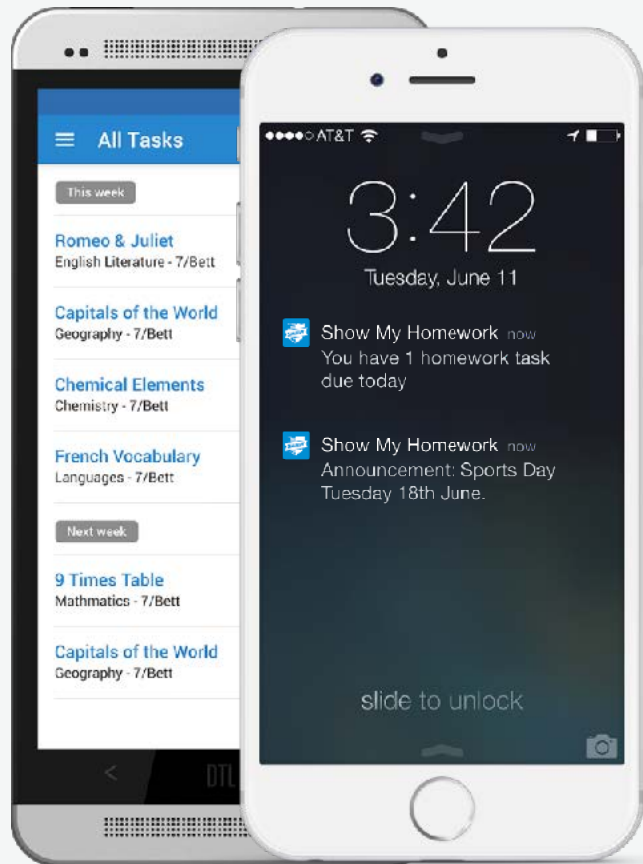

Get Notified