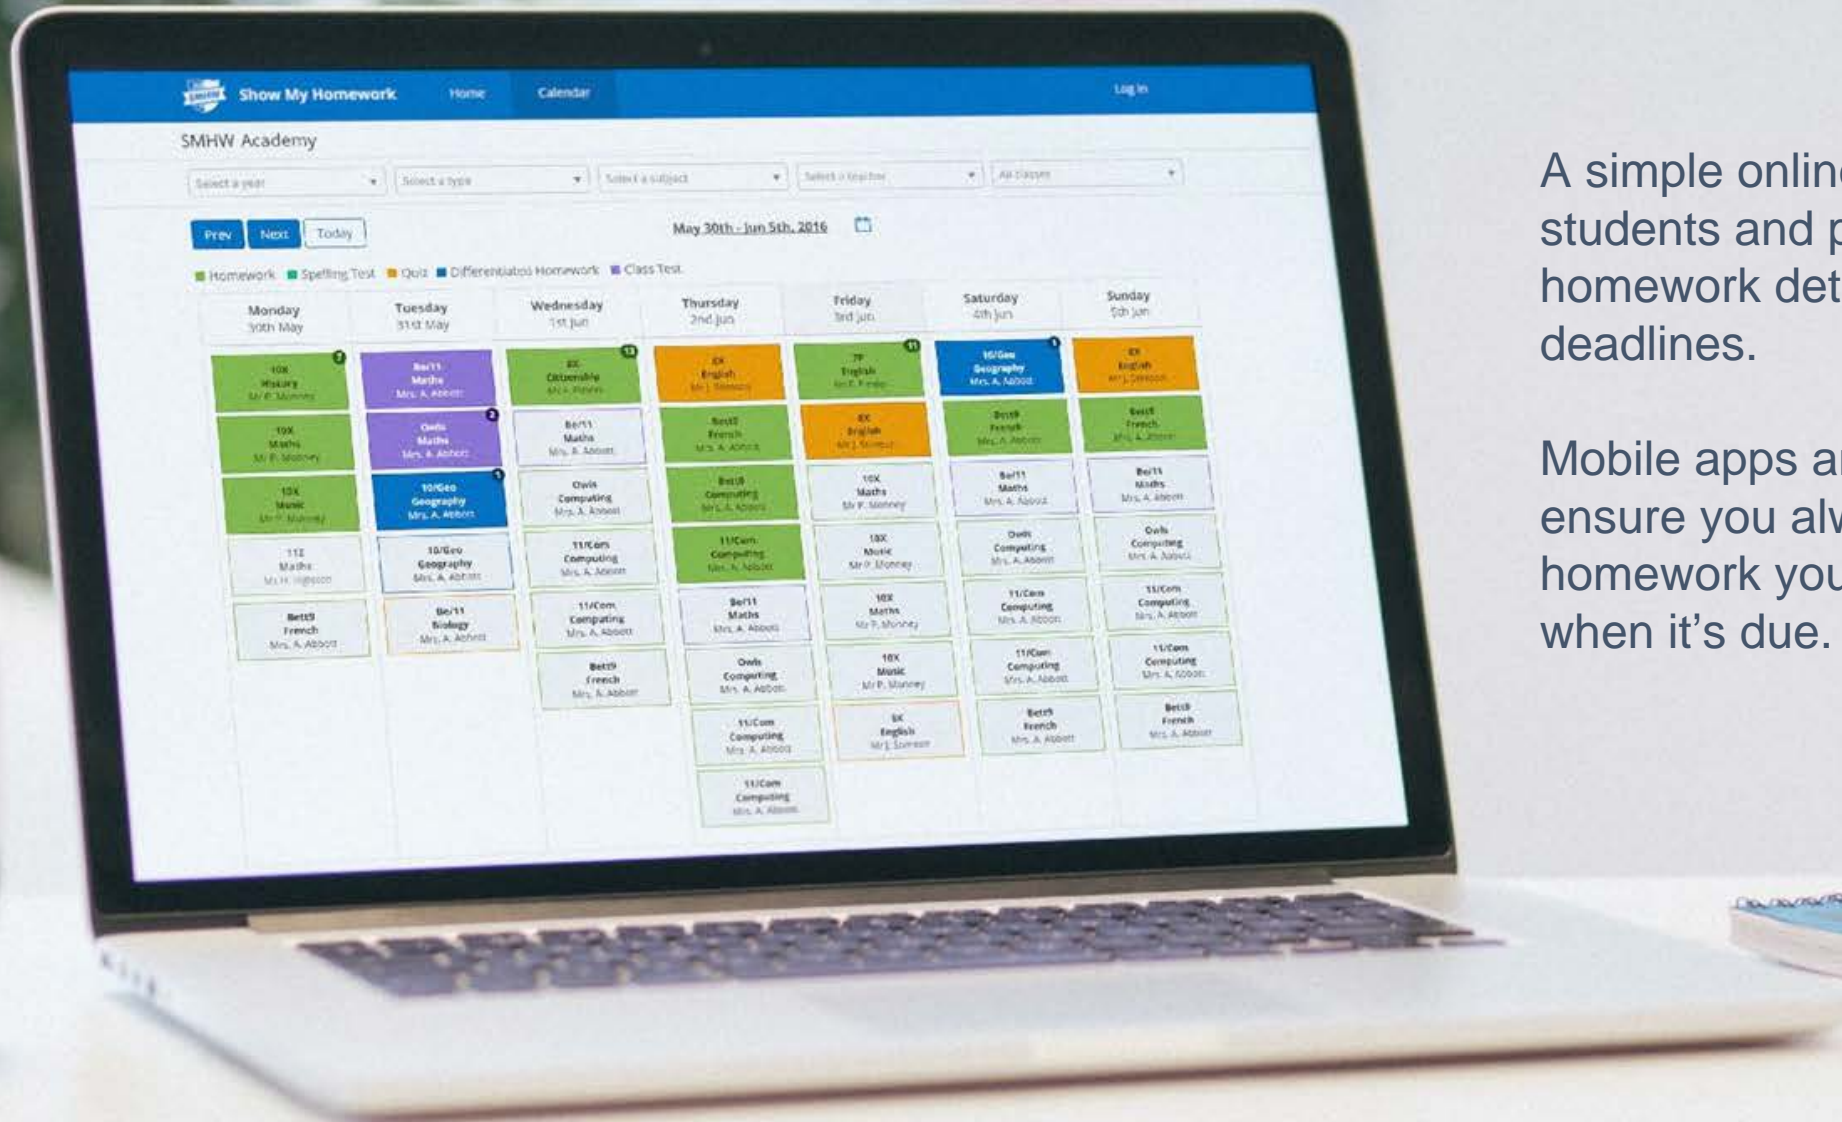

A Parent's Guide to Show My Homework

satchel:
Together through education

What is Show My Homework

A simple online solution for students and parents to view homework details and upcoming deadlines.

Mobile apps and notifications ensure you always know what homework your child has and when it's due.

How Show My Homework can Help You

A man and a woman are walking away from the camera on a paved path on a university campus. The man is wearing a light-colored shirt and dark trousers, carrying a brown messenger bag. The woman is wearing a light-colored top and a dark skirt, carrying a black backpack. To their right is a set of stairs with a metal railing. In the background, there are green trees, a bridge, and a building. The sky is clear and blue.

Get notifications straight to your phone

See when homework has been submitted and the grades awarded for it.

Visibility - See exactly how much homework has been set and when it's due

More Than One Child?

More than one child at the school? Don't worry they'll appear on the same page.

The Homework Calendar

Homework appears as a block, stretching from the issue date to the due date.

The screenshot shows a web-based homework calendar interface. At the top, there is a search bar labeled "Search for homework" and a notification bell with a red "2". Below the search bar, the user's profile is shown as "You're viewing Billy Breadsticks's homework". To the right, three summary statistics are displayed: "5 Homework yet to submit", "2 Deadline finishes today", and "2 Homework past due date".