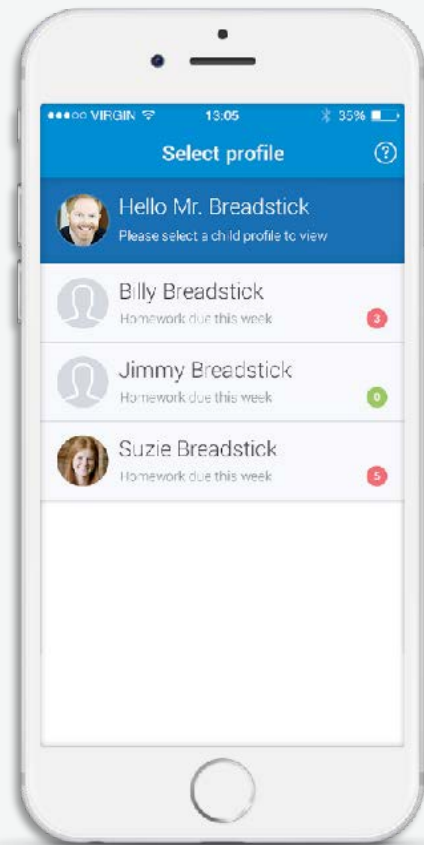

A Parent's Guide to Show My Homework

satchel:
Together through education

What is Show My Homework

A simple online solution for students and parents to view homework details and upcoming deadlines.

Mobile apps and notifications ensure you always know what homework your child has and when it's due.

How Show My Homework can Help You

A man and a woman are walking away from the camera on a paved path on a university campus. The man is wearing a light-colored shirt and dark trousers, carrying a brown messenger bag. The woman is wearing a light-colored top and a dark skirt, carrying a black backpack. To their right is a set of stairs with a metal railing. In the background, there are green trees, a bridge, and a building. The sky is clear and blue.

Get notifications straight to your phone

See when homework has been submitted and the grades awarded for it.

Visibility - See exactly how much homework has been set and when it's due

More Than One Child?

More than one child at the school? Don't worry they'll appear on the same page.

The Homework Calendar

Homework appears as a block, stretching from the issue date to the due date.

The screenshot shows a web-based homework calendar interface. At the top, there is a search bar labeled "Search for homework" and a notification bell with a red "2". Below the search bar, the user's profile is shown as "You're viewing Billy Breadsticks's homework". To the right, three summary statistics are displayed: "5 Homework yet to submit", "2 Deadline finishes today", and "2 Homework past due date".